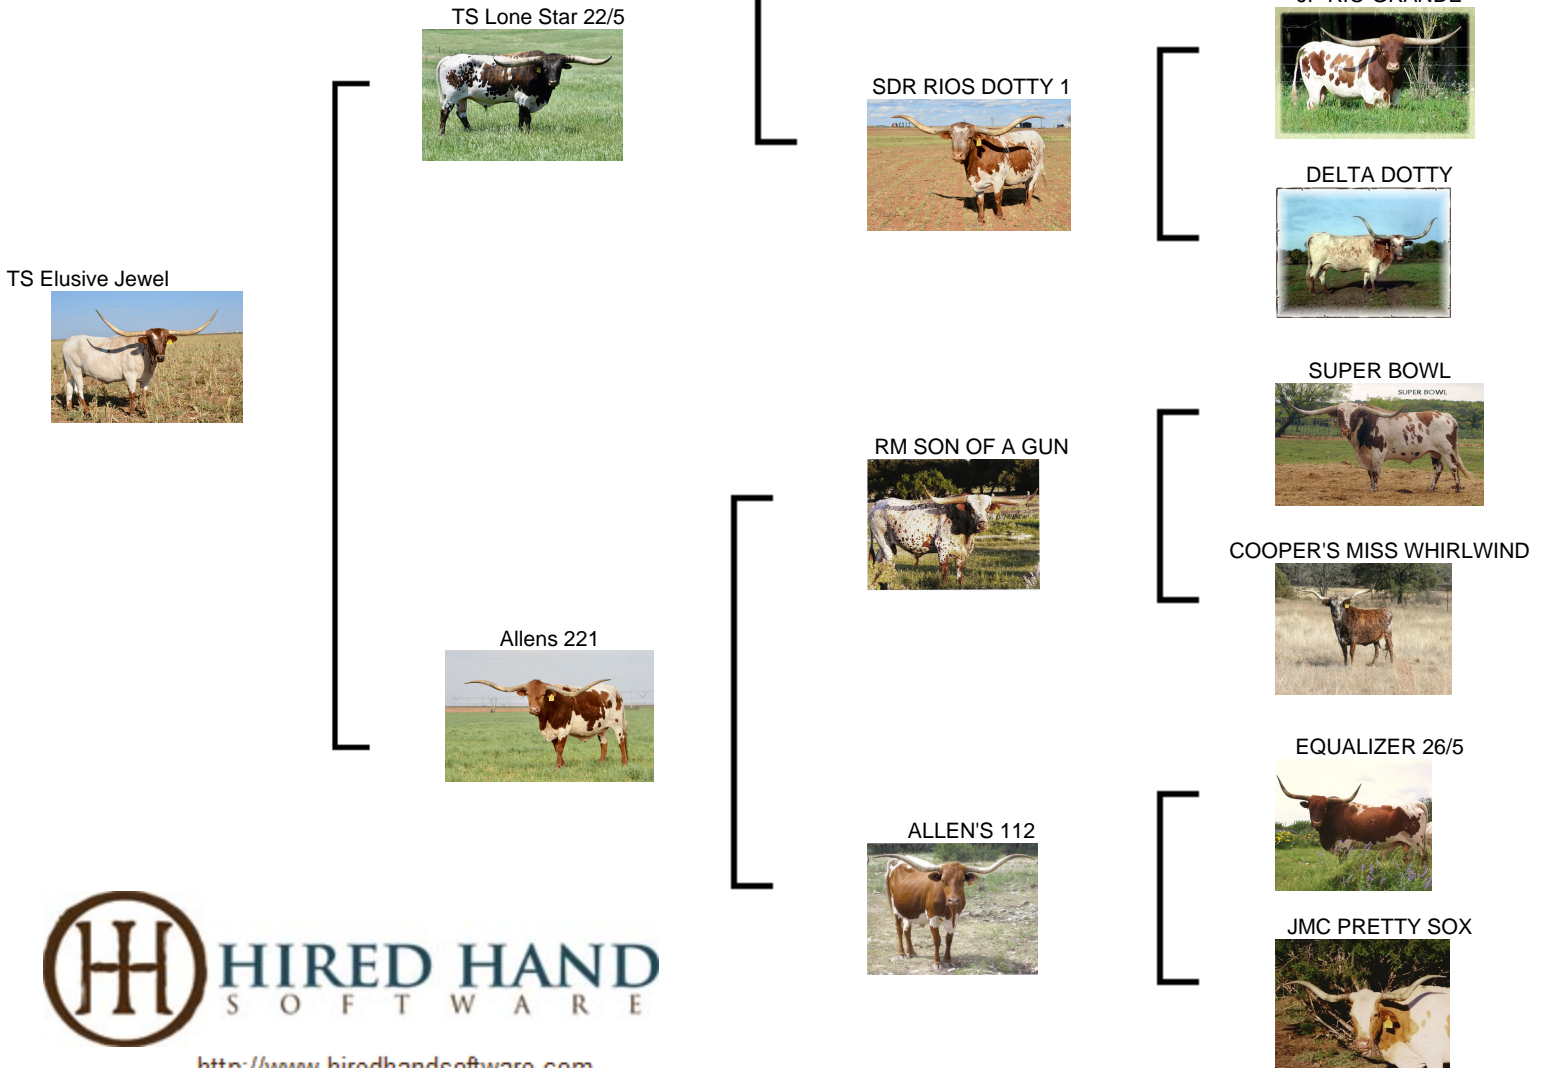

<http://www.hiredhandsoftware.com>