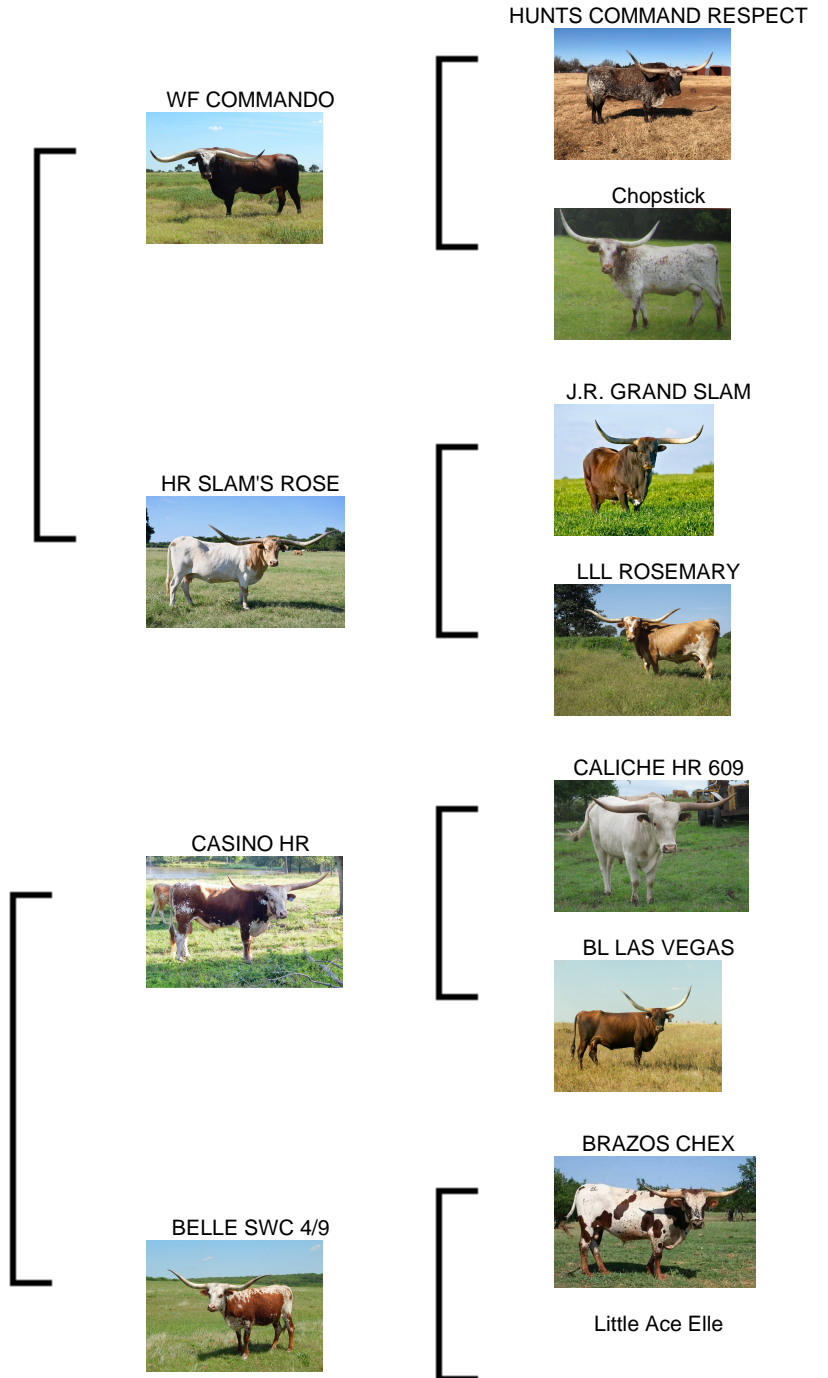

HR Fancy Reb

Date of Birth: 04/04/2018
Registration 1: CI316676
Breeder: Kent and Sandy Harrell
Owner: Terry and Sherri Adcock

Courtesy of Justin Rombeck

80.25" TTT HR Fancy Reb is exactly that - a beautiful, smooth HR Rebel daughter out of the butler cow, HR Fancy. And the genetics of that combination clicked!

Total Horn: 56.0000 on 04/21/2020
TTT: 80.2500 on 10/24/2024
Right Base: 10.5000 on 04/21/2020
Base: 10.0000 on 11/26/2019

HR Fancy Reb

REBEL HR

HR FANCY (BUTLER COW)

WF COMMANDO

HR SLAM'S ROSE

CASINO HR

BELLE SWC 4/9

HUNTS COMMAND RESPECT

Chopstick

J.R. GRAND SLAM

LLL ROSEMARY

CALICHE HR 609

BL LAS VEGAS

BRAZOS CHEX

Little Ace Elle