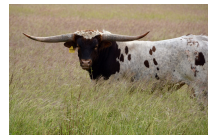

TS Jammin Abbey

Date of Birth: 02/26/2024
Breeder: Terry and Sherri Adcock
Owner: Terry and Sherri Adcock

Courtesy of TS Adcock Longhorns

TS Jammin Rebel

TS Sidewinder Abbey

JAMMIN TEX

HR Rebel Senadora

TS Sidewinder