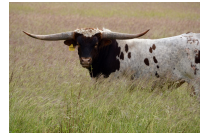

# TS Jammin Abbey

Date of Birth: 02/26/2024  
Breeder: Terry and Sherri Adcock  
Owner: Terry and Sherri Adcock

Courtesy of TS Adcock Longhorns

TS Jammin Rebel

TS Sidewinder Abbey

JAMMIN TEX

HR Rebel Senadora