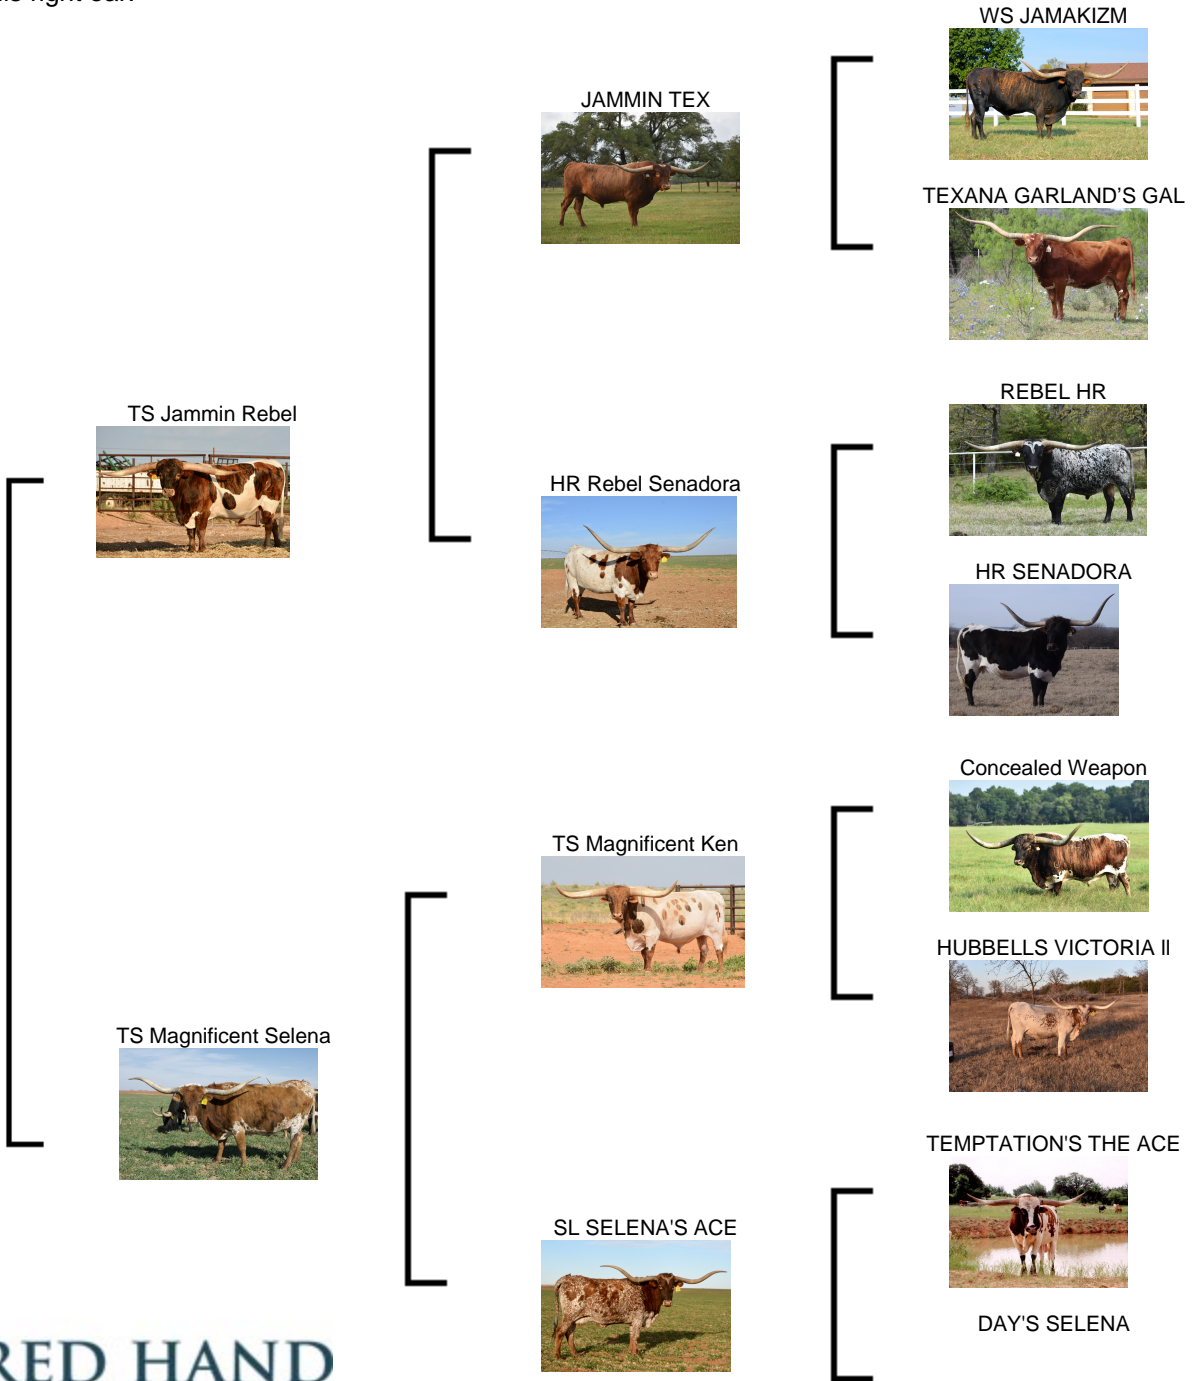

TS Sam

Date of Birth: 12/16/2024
Breeder: Terry and Sherri Adcock
Owner: Terry and Sherri Adcock

Courtesy of TS Adcock Longhorns

Sam looks just like his twin sister, Bentleye. They are the same size. His tag is in his right ear.