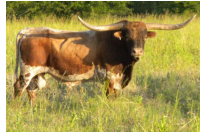

HUBBELLS RIO GLORY

ZD KELLY

RC LACEY J 751

Sharp Shooter 542

HORSESHOE J EXAMPLE

JP RIO GRANDE

HUBBELLS MORNING GLORY

DIAMOND W PAY CASH