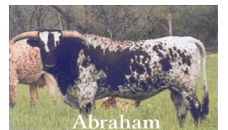

Thor

LL Texas Blaze

LL WRANGLER

ABRAHAM

Abraham

TP Miss Blue Mac

Miss Redmac 609

CC Bluebonnet