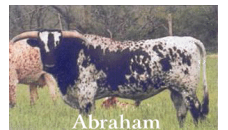

## CC BLUE DOLLY

**Date of Birth:** 05/10/2006  
**Registration 1:** TLBAA C240436  
**Breeder:** Cedar Creek Cattle Company  
**Owner:** Terry and Sherri Adcock

Courtesy of TS Adcock Longhorns

Dolly's little black and white face on the internet at 4 Months old started our crazy and exciting ride into raising and selling longhorn cattle. And she will finish here at TS Adcock Longhorns with Terry and me. CC Blue Dolly had to be put down Aug. 16, 2022 for health issues. Even to the last she would come over for scratching and cubes. She was 16 years old. Our hearts are broken. Loved you to "the moon and back" sweet lady.

RED HOT RUBY

Thor

LL Texas Blaze

LL WRANGLER

ABRAHAM

Abraham

Miss Redmac 609

TP Miss Blue Mac