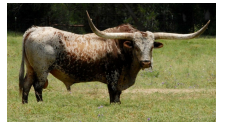

703 RHF SHARP SHOOTER