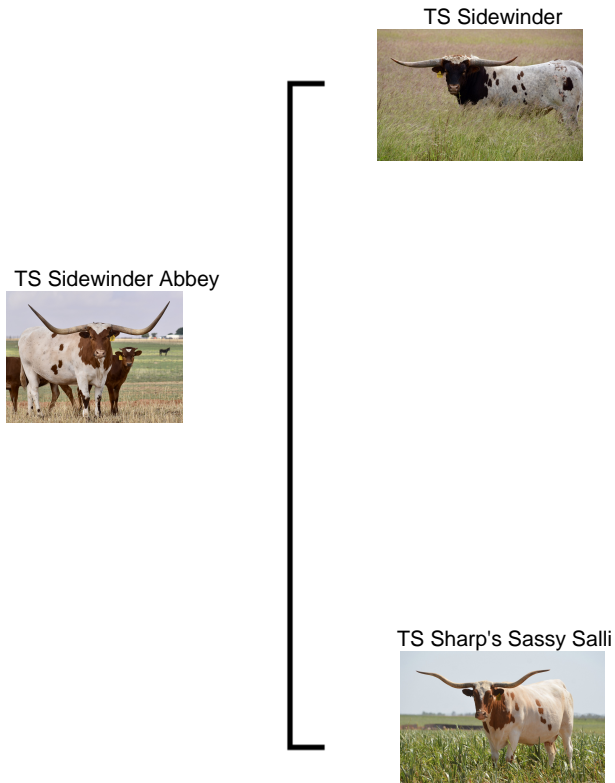

TS Sidewinder Abbey

Date of Birth: 04/10/2017
Registration 1: CI308438*
Breeder: Terry and Sherri Adcock
Owner: Terry and Sherri Adcock

Abbey is sired by a young bull we used to have that had 73" TTT at 29 mos. He was a son of 75.75" TTT, Cadillac 55 and 81.25" TTT, SHR Abigail Kelly, who is a daughter of 83" TTT, ZD Kelly, and 74" TTT, Melva Leigh. Abbey's dam, TS Sharp's Sassy Salli, is a daughter of RHF Midnight Oil and 82.25" TTT, RHF Sharp Abigail, and granddaughter of 80" TTT, Burnin Daylight, and 83" TTT, 703 RHF Sharp Shooter. Sassy Salli is an awesome

TTT: 77.5000 on 10/23/2024

<http://www.hiredhandsoftware.com>