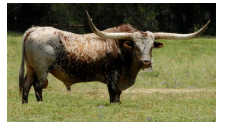

TS Sidewinder Abbey

Date of Birth: 04/10/2017
Registration 1: CI308438*
Breeder: Terry and Sherri Adcock
Owner: Terry and Sherri Adcock

Courtesy of Justin Rombeck

Abbey is sired by a young bull we used to have that had 73" TTT at 29 mos. He was a son of 75.75" TTT, Cadillac 55 and 81.25" TTT, SHR Abigail Kelly, who is a daughter of 83" TTT, ZD Kelly, and 74" TTT, Melva Leigh. Abbey's dam, TS Sharp's Sassy Salli, is a daughter of RHF Midnight Oil and 82.25" TTT, RHF Sharp Abigail, and granddaughter of 80" TTT, Burnin Daylight, and 83" TTT, 703 RHF Sharp Shooter. Sassy Salli is an awesome

MELVA LEIGH

KING'S SHADOW

BURNIN DAYLIGHT

703 RHF SHARP SHOOTER

RHF CELEBRITY STATUS

<http://www.hiredhandsoftware.com>