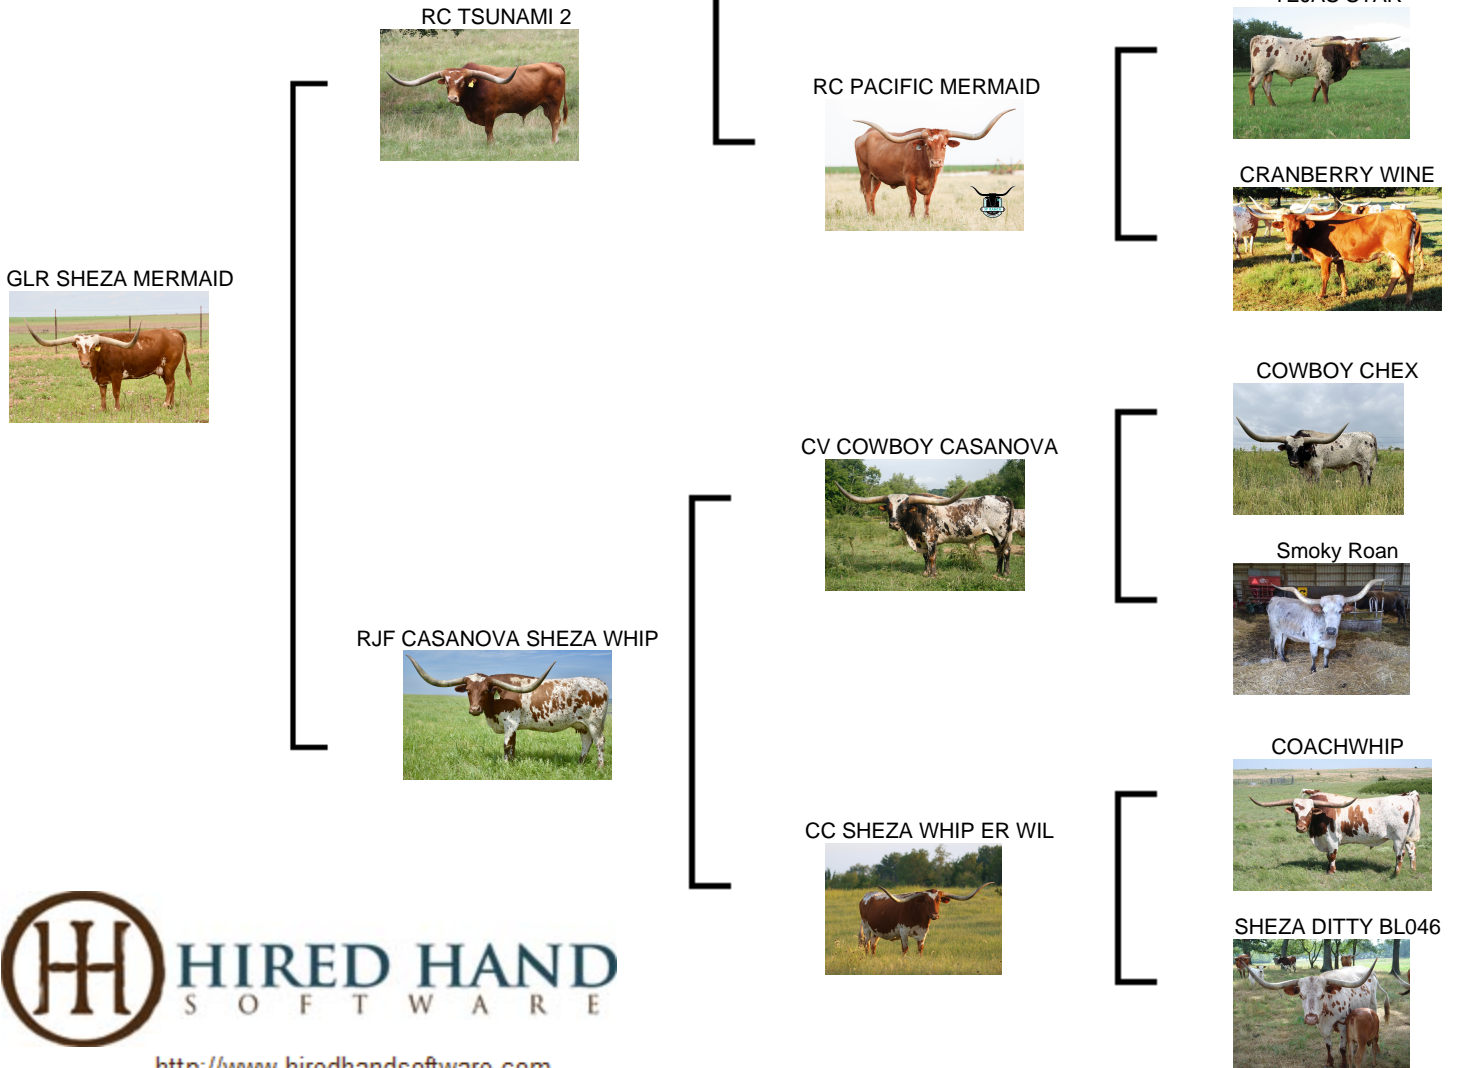

<http://www.hiredhandsoftware.com>