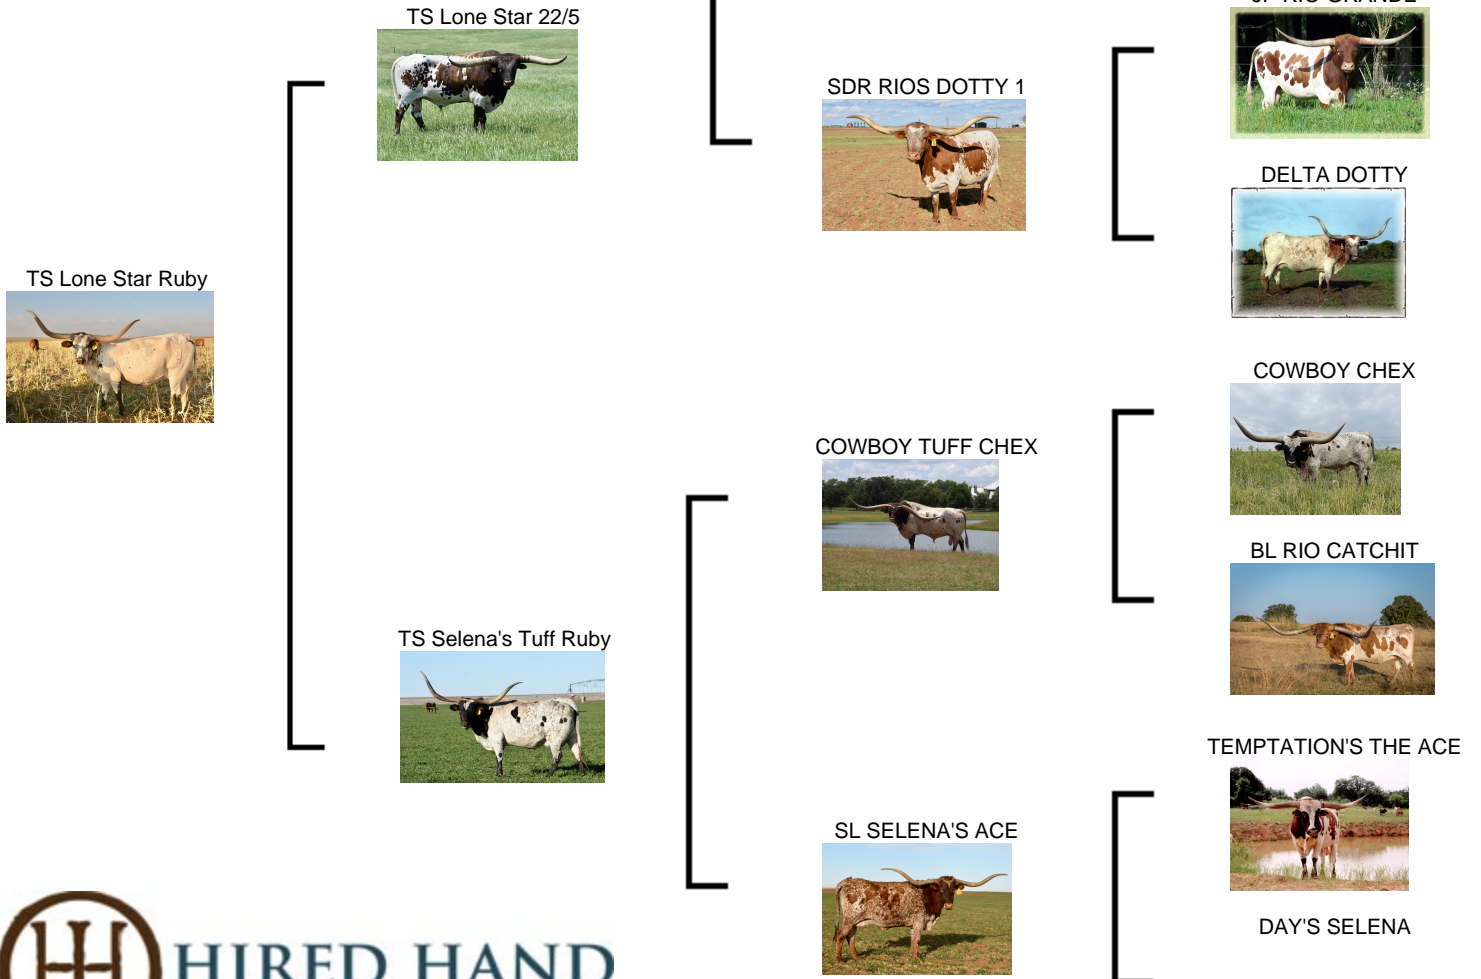

<http://www.hiredhandsoftware.com>